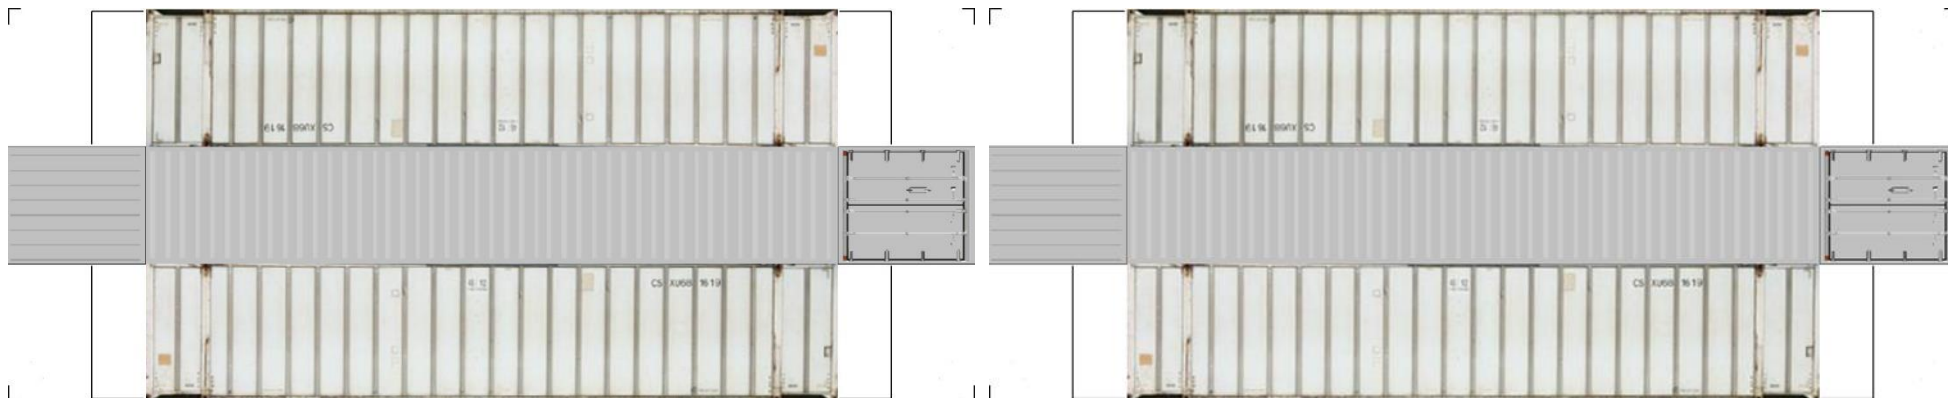

# BUILD YOUR OWN ( N SCALE ) 48ft HIGH CUBE CONTAINERS

[Click to watch instructional video](#)

**BUILD YOUR OWN ( 48ft HIGH CUBE CONTAINERS ) N SCALE**

Drawn By  
[www.krafttrains.com](http://www.krafttrains.com)