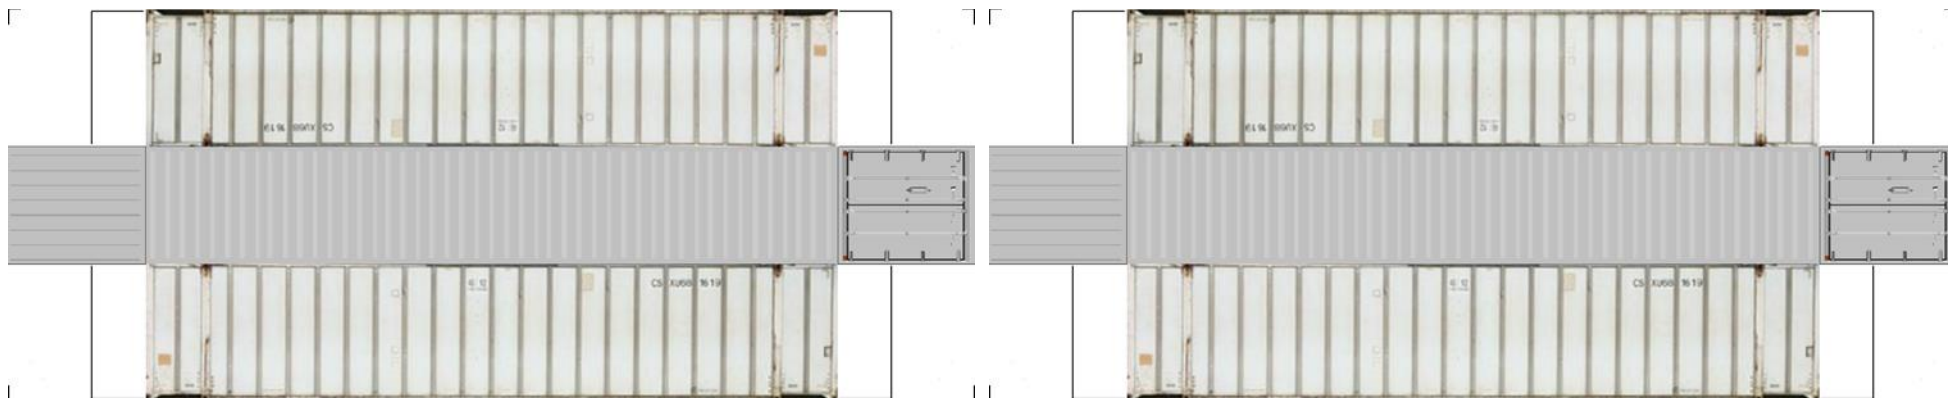

# BUILD YOUR OWN ( N SCALE ) 48ft HIGH CUBE CONTAINERS

[Click to watch instructional video](#)

**BUILD YOUR OWN ( 48ft HIGH CUBE CONTAINERS ) N SCALE**

Drawn By  
[www.krafttrains.com](http://www.krafttrains.com)